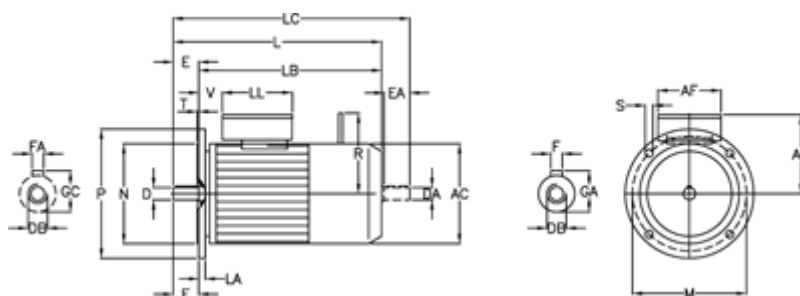

Data Sheet

Article number: 2503741440675

Description: Bonfiglioli brake motor BE71B-4-FD5 0.37KW
1400 rpm 3x230/400v 50HZ IE2 DC brake IP55 5 B5 stainless steel

Measures

A/F = 98	EA = 30	LC = 342	V = 25
AC = 138	F = 5	LL = 133	
AD = 132	FA = 5	M = 130	
D = 14	GA = 16.0	N = 110	
DA = 14	GC = 16.0	P = 160	
DB = M5	L = 310	R = 103	
DB1 = M5	LA = 10.0	S = 9.5	
E = 30	LB = 280	T = 3.0	